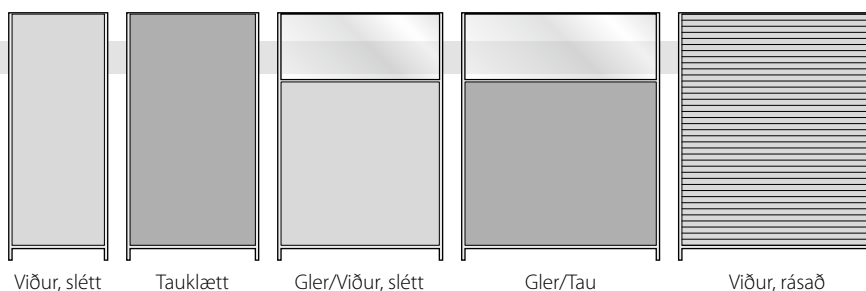

H: 150 cm, B: 80 cm	150x80 cm. Viður, slétt	GO.FMV1500803
	150x80 cm. Viður, rásað	GO.FMV1500803R
	150x80 cm. Tauklætt	GO.FMV150080T
	150x80 cm. Tau/viður, slétt	GO.FMV1500803TV
	150x80 cm. Tau/viður, rásað	GO.FMV1500803TR
	150x80 cm. Gler/viður, slétt (G-V)	GO.FMV1500803GV
	150x80 cm. Gler/viður, rásað (G-VR)	GO.FMV1500803GVR
	150x80 cm. Gler/Tau (G-T)	GO.FMV150080TG
	150x80 cm. Gler	GO.FMV150080G

H: 150 cm, B: 100 cm	150x100 cm. Viður, slétt	GO.FMV1501003
	150x100 cm. Viður, rásað	GO.FMV1501003R
	150x100 cm. Tauklætt	GO.FMV150100T
	150x100 cm. Tau/viður, slétt	GO.FMV1501003TV
	150x100 cm. Tau/viður, rásað	GO.FMV1501003TR
	150x100 cm. Gler/viður, slétt (G-V)	GO.FMV1501003GV
	150x100 cm. Gler/viður, rásað (G-VR)	GO.FMV1501003GVR
	150x100 cm. Gler/Tau (G-T)	GO.FMV150100TG
	150x100 cm. Gler	GO.FMV150100G

H: 150 cm, B: 120 cm	150x120 cm. Viður, slétt	GO.FMV1501203
	150x120 cm. Viður, rásað	GO.FMV1501203R
	150x120 cm. Tauklætt	GO.FMV150120T
	150x120 cm. Tau/viður, slétt	GO.FMV1501203TV
	150x120 cm. Tau/viður, rásað	GO.FMV1501203TR
	150x120 cm. Gler/viður, slétt (G-V)	GO.FMV1501203GV
	150x120 cm. Gler/viður, rásað (G-VR)	GO.FMV1501203GVR
	150x120 cm. Gler/Tau (G-T)	GO.FMV150120TG
	150x120 cm. Gler	GO.FMV150120G

Áklæði standard Á Guðmundsson

Sýnishorn af klæðningu