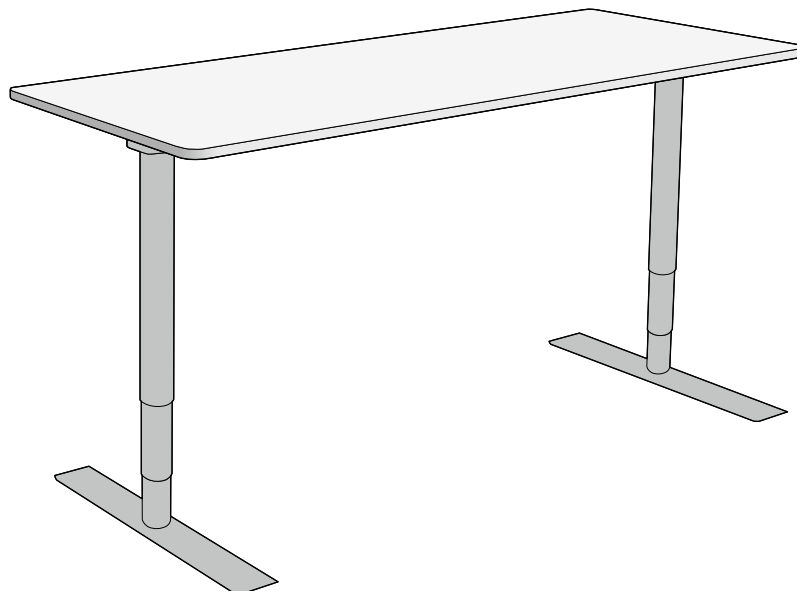

## Flex-T rafmagnsskrifborð, stillanleg hæð 62–127cm, 2 fætur.

	120x60 cm	GO.TFB1200603R
	140x60 cm	GO.TFB1400603R
	160x60 cm	GO.TFB1600603R
	180x60 cm	GO.TFB1800603R
	200x60 cm	GO.TFB2000603R
	220x60 cm	GO.TFB2200603R
	120x80 cm	GO.TFB1200803R
	140x80 cm	GO.TFB1400803R
	160x80 cm	GO.TFB1600803R
	180x80 cm	GO.TFB1800803R
	200x80 cm	GO.TFB2000803R
	220x80 cm	GO.TFB2200803R